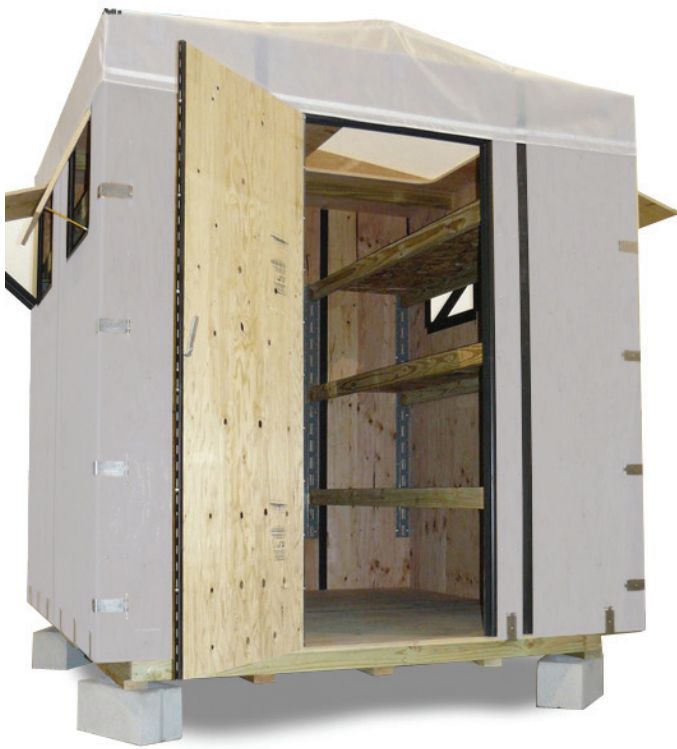

# THE **BUNKHOUSE**

► Portable, Solid & Affordable Shelters for any size situation

NOTE: ALL INFORMATION IS SUBJECT TO CHANGE.

**Rigid Tent Systems** has created substantial portable shelters and toilet facilities to provide short- and long-term housing for homeless and displaced families.

# THE **BUNKHOUSE**

15 shelters fit into a 20' ISO container  
15 shelters **hold 90 people**

Optional  
Outhouse

Assembly by two people in 30 min. without tools

Unit Size: 8' x 8' x 8'  
Units can be Clustered together  
to make multi-room units!