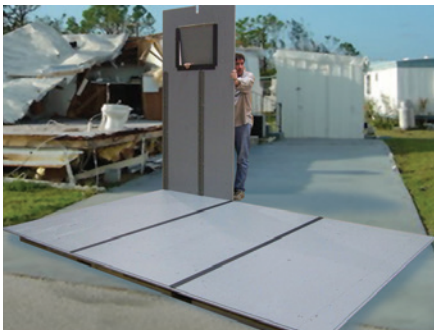

- **Sturdy, weather/disaster tested shelter units**
- **Stored and shipped flat**
- **Assembly by two people in 30 min. without tools**
- **Six bunks**
- **Reusable**

Proudly made in the USA 

979-871-4515 [www.rigidtentsystems.com](http://www.rigidtentsystems.com)

# THE **BUNKHOUSE**

15 shelters fit into a 20' ISO container  
15 shelters **hold 90 people**

Optional  
Outhouse

Assembly by two people in 30 min. without tools

Unit Size: 8' x 8' x 8'  
Units can be Clustered together  
to make multi-room units!