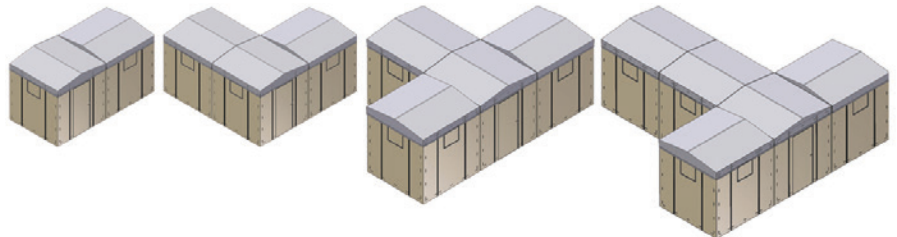

# THE **BUNKHOUSE**

15 shelters fit into a 20' ISO container  
15 shelters **hold 90 people**

Optional  
Outhouse

Assembly by two people in 30 min. without tools

Unit Size: 8' x 8' x 8'  
Units can be Clustered together  
to make multi-room units!