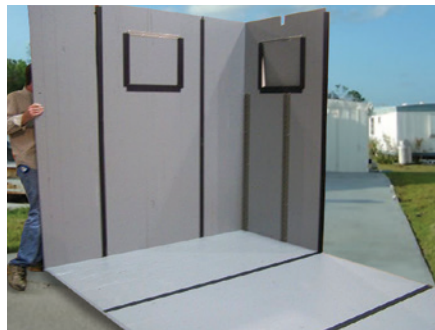

# THE **BUNKHOUSE**

15 shelters fit into a 20' ISO container  
15 shelters **hold 90 people**

Optional  
Outhouse

Assembly by two people in 30 min. without tools

Unit Size: 8' x 8' x 8'  
Units can be Clustered together  
to make multi-room units!